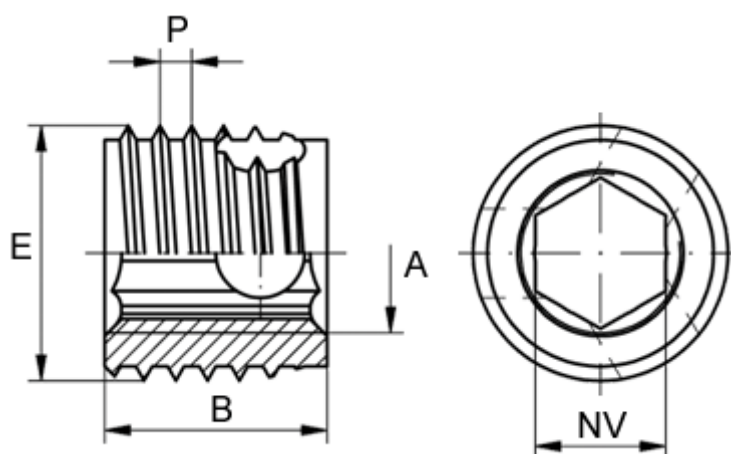

Article number: 12307200120800  
Description: KLEE-coil 307 200 120.800  
M12 Brass with hexagon

## Measures

Female thread A	= M12
Length B	= 12
Male thread E	= 16
Min hole depth blind hole	= 15
Min material thickness	= 12
sw	= -
Thread pitch P	= 1.75
Type	= 307 200 120 ...